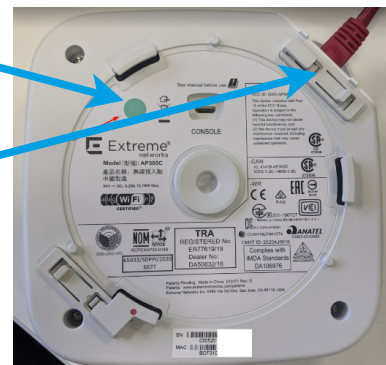

How-To: Universal AP onboarding in the Extreme CloudIQ

Enter Hostname, MAC Addr or S

Device Type: Real | Device Make: Extreme - Aerohive | Entry Type: Manual

Serial Number: 0305201014

Add Location: ... 1 >> B...one grond